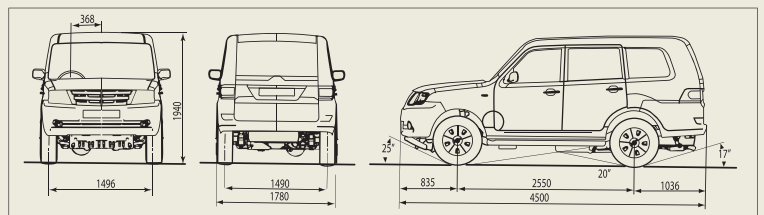

SAFETY & SECURITY

Side Impact Bars	Yes	Yes	Yes
Tilttable & Collapsible Steering Column	Yes	Yes	Yes
Tubeless tyres	Yes	Yes	Yes
Clear Lens Front Fog lamps	Provision	Provision	Provision
Rear Fog Lamps	Yes	Yes	Yes
Motorized Head Lamps adjustment	Yes	Yes	Yes
Child Safety Lock	Yes	Yes	Yes
Antiglare Internal Rear View Mirror	Yes	Yes	Yes
Drivers Seat belt Unfastened Warning	Yes	Yes	Yes
High Mount Stop Lamp	Yes	Yes	Yes
Low Fuel indicator Warning	Yes	Yes	Yes

STYLE

Interiors	Two tone Dark Graphite & Ebony Black	Two tone Dark Graphite & Ebony Black	Two tone Dark Graphite & Ebony Black
Seats	Fabric Front	Fabric Front	Fabric Front
Central Console & Door Switch Plate finish	Dark Metallic Gold	Dark Metallic Gold	Dark Metallic Gold
Graphic Instrument Cluster	Yes	Yes	Yes
Stylized gear shift knob	Yes	Yes	Yes
Front and Rear Gate Scuff Plates	Yes	Yes	Yes
Fabric inserts on Door Pads	Yes	Yes	Yes
Stylized Front Grill	Handsome Grey with Chrome insert	Black with Chrome insert	Black with Chrome insert
Sump Guard	Handsome Grey	Black	Black
Stylised Steel Wheels	Yes	Yes	Yes
Pull Type Door Handles	Yes	Yes	Yes
Bumpers	Body Coloured	Black	Black
Front Grill Side Finishers	Body Coloured	Body Coloured	Body Coloured
Under body Spare Wheel	Yes	Yes	Yes

COLOURS

CALL 1 800 209 5688 FOR
24X7
On Road Assistance from Tata Motors-MYVS

Over 720 Service Centres across 440 cities. The 2nd largest service network in India. For further details, please contact: **TATA MOTORS LTD.** 5th Floor, One Forbes, Dr V B Gandhi Marg, Kala Ghoda, Fort, Mumbai- 400023

Tata Grande carries a warranty of 2 years or 75,000 kms*. Insist on a 2 + 1 years / 1,50,000 kms* or 2 + 2 years / 1,50,000 kms* extended warranty option (whichever is earlier*).

For any assistance, please call on our toll-free number: **1800-2097979** or e-mail us at **uvmg@tatamotors.com**.

Visit us at **www.grandemkl.com**

Images shown are of Sumo Grande EX variant. Specifications and features may vary across variants. Accessories/ props shown are not part of standard equipment. Colours and specifications shown are indicative and subject to change without notice. Colours shown may vary from actual due to printing limitations. Models/variants may be discontinued without prior intimation. Please check with your local dealer prior to placing order.